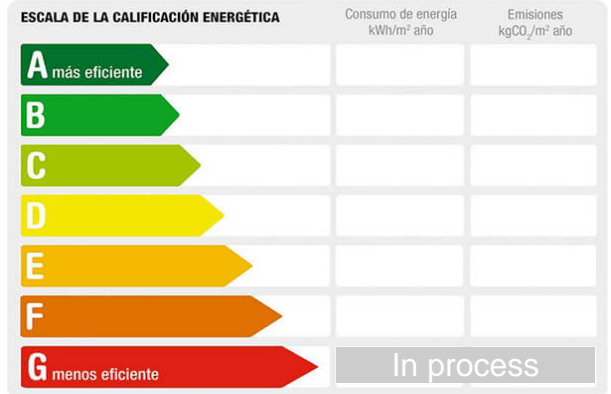

Reference: **2038-4053**
 Property type: House Independiente
 Sale/rent: For sale
 Price: **155.000 €**
 Condition: Good condition

Town: Yeles
 Province: Toledo
 Postal code: 45220
 Zone: CENTRO

Sqm built: 95	Floor: terrazzo	Living area: 90
Plot sq.meters: 350	Hot water: individual	Bedrooms: 2
Bathrooms: 1	Toilets: 1	Outward/Inward: outward
Cupboards: 2		