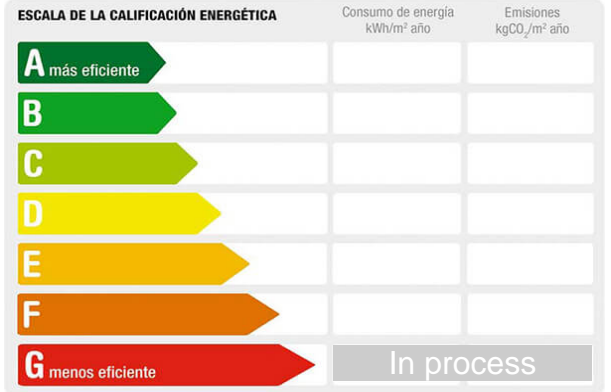

Reference: **2021-0030**  
Property type: Chalet Adosado  
Sale/rent: For sale  
Price: **229.900 €**  
Condition: Resale

Address: sierra de la sagra  
Town: Yeles  
Province: Toledo  
Postal code: 45220  
Zone: Yeles