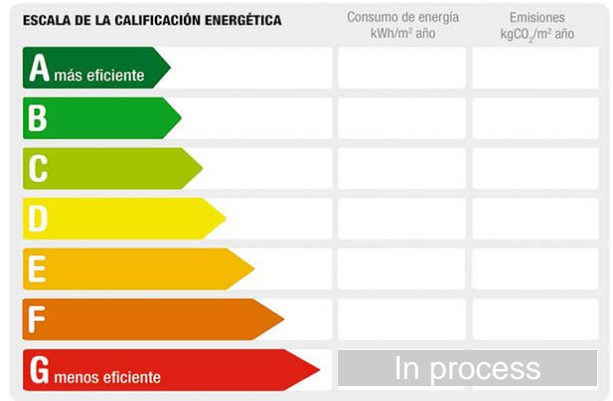

Reference: **1958-4012**
Property type: Land
Sale/rent: For sale
Price: **125.000 €**
Condition: Developable

Town: Yeles
Province: Toledo
Postal code: 45220
Zone: cisneros

Sqm built: 2800 **Outward/Inward:** outward