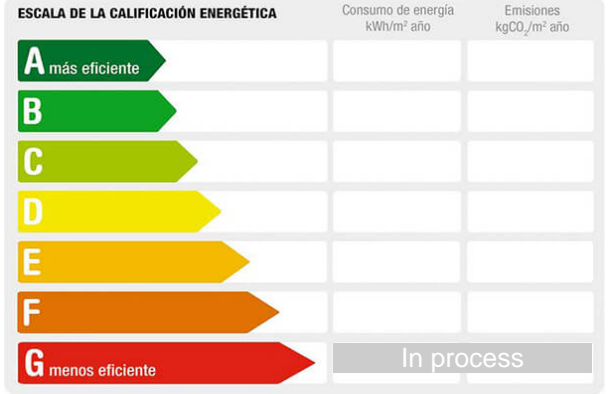

sqm built: 170
living area: 160
plot sq.meters: 300
sqm terrace: 0
bedrooms: 5
bathrooms: 2
toilets: 1
cupboards: 2

lift: no
pool: no
garages: 1
terraces: 0
storage room: no
garden: no
courtyard: yes
furnished: no

floor:
air conditioner:
hot water: individual
fuel:
orientation:
antiquity: 2008
outward/inward: outward
community fees/month: 0